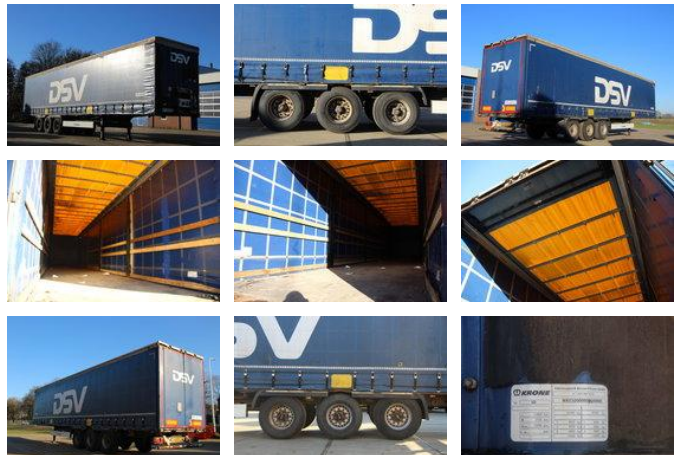

Krone SD Sliding Curtains/Roof - Drum Brakes - APK 11-2026

General features

Brand	Krone
Subcategory	Sliding curtain
Licence plate	ON-88-LS
Construction year	2014
Date of first registration	12-11-2014
Color	Blue
Condition	Used
General condition	Good

Characteristics

Empty weight	6.975kg
Load capacity	34.025kg
GVW	41.000kg
Length	1.386cm
Width	255cm

Krone SD Sliding Curtains/Roof - Drum Brakes - APK 11-2026

Technical specifications

Number of axes

3

Accessories