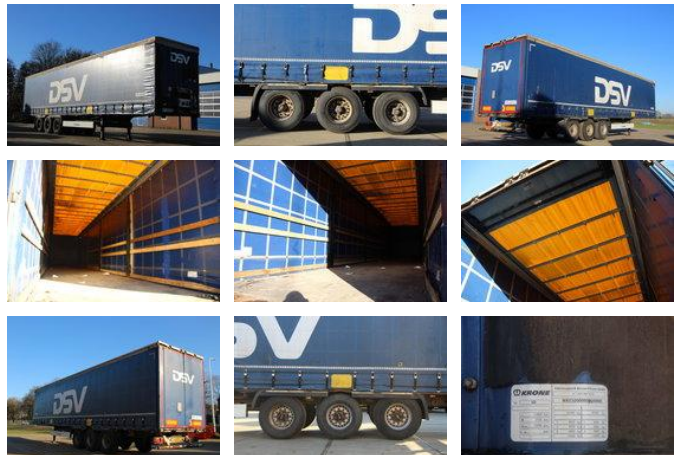

Krone SD Sliding Curtains/Roof - Drum Brakes - APK 11-2026

General characteristics

Brand	Krone
Subcategory	Sliding curtain
License plate	ON-88-LS
Year of construction	2014
Date of first registration	12-11-2014
Colour	Blue
Condition	Used
General state	Good

Properties

Single weight	6.975kg
Load capacity	34.025kg
GVW	41.000kg
Length	1.386cm
Width	255cm

Krone SD Sliding Curtains/Roof - Drum Brakes - APK 11-2026

Technical specifications

Number of axes

3

Accessories