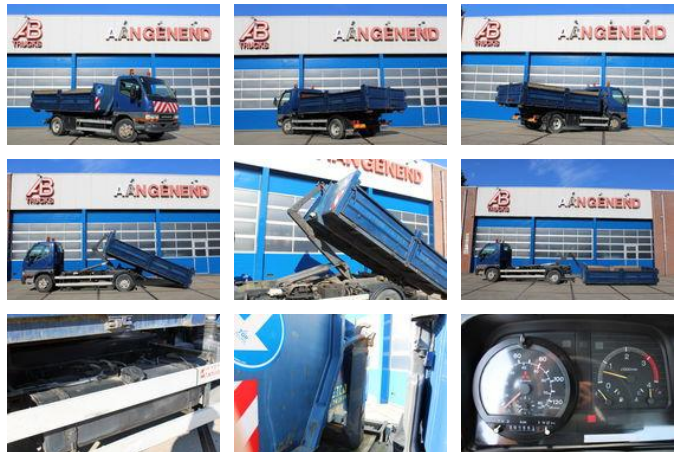

## Mitsubishi Canter Containerauto - 3 Persoons

### General features

Brand	Mitsubishi
Model	Canter
Subcategory	Container
containerSystemType	hook
Odometer reading	201.554km
Construction year	2005
Date of first registration	23-06-2006
Color	blue
Condition	Used
Fuel	Diesel
Emissionclass	Euro 3

# Mitsubishi Canter Containerauto - 3 Persoons