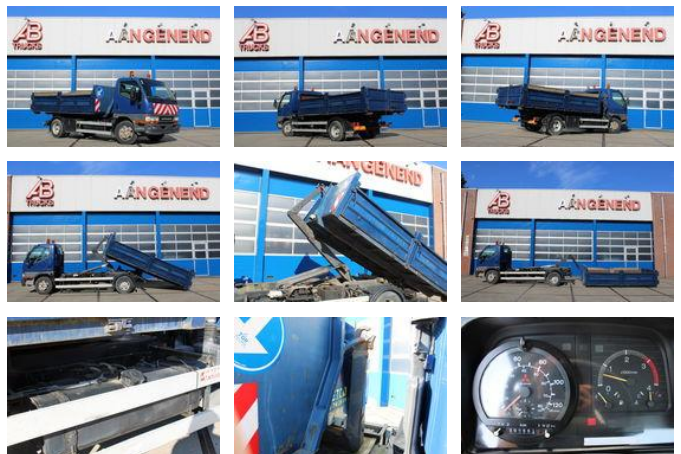

Mitsubishi Canter Containerauto - 3 Persoons

General features

Brand	Mitsubishi
Model	Canter
Subcategory	Container
Container system	hook
Odometer reading	201.554km
Construction year	2005
Date of first registration	23-06-2006
Color	Blue
Condition	Used
Fuel	Diesel
Emissionclass	Euro 3

Characteristics

Empty weight	2.350kg
Load capacity	5.000kg
GWV	2.350kg
Cabin	No
Serial number	TYBFE659E6DS26257

Mitsubishi Canter Containerauto - 3 Persoons

Technical specifications

Transmission	Manual
--------------	--------