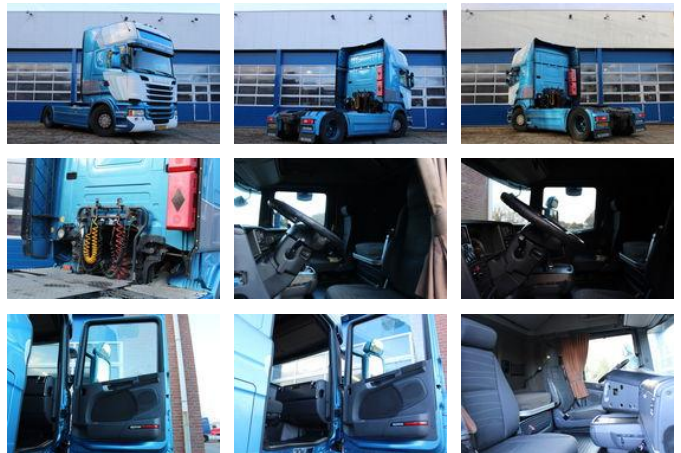

Scania R450 4x2 Retarder - Full spoiler - Clima - NL Truck - Automatic - EURO 6

General features

Brand	Scania
Model	R450
Subcategory	Cab over engine
Licence plate	89-BDN-9
Odometer reading	1.439.200km
Construction year	2014
Date of first registration	25-02-2014
Color	White
Condition	Used
General condition	Good
Fuel	Diesel
Emissionclass	Euro 6

Characteristics

Empty weight	8.482kg
Load capacity	10.518kg
GWV	19.000kg
Length	596cm
Width	255cm

Cabin

Sleeper cabin

Cylinder contents

12.742cc

Scania R450 4x2 Retarder - Full spoiler - Clima - NL Truck - Automatic - EURO 6

Technical specifications

Number of axes	2
Axis configuration	4x2
Transmission	Automatic
Engine output	331kw

Description

For more information or a viewing, you can reach us at: +31638681717 A trade-in is possible. Typing and printing errors in the advertisement are reserved. Garagebedrijf Aangenend B.V. Rijksweg noord 1A 5951AE Belfeld