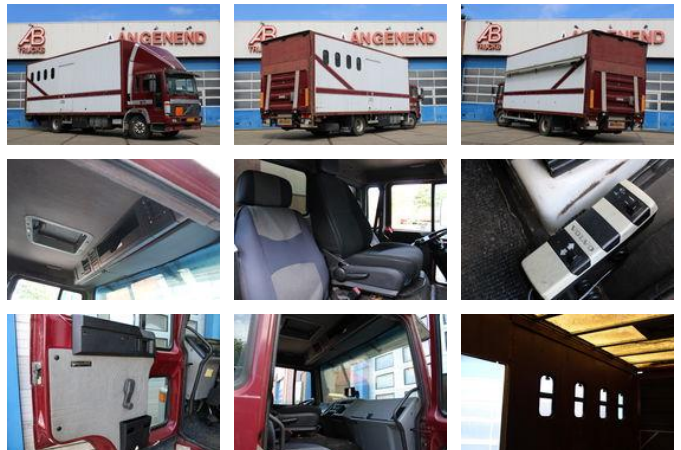

Volvo FL 12.420 EURO 2 - MANUEL - HORSE TRANSPORT

General features

Brand	Volvo
Model	FL 12.420
Subcategory	Horse
Licence plate	bhbg55
Odometer reading	625.840km
Construction year	1999
Date of first registration	29-04-1999
Color	red
Condition	Used
Fuel	Diesel
Emissionclass	Euro 2

Characteristics

Empty weight	7.710kg
Load capacity	4.280kg
Max. weight	11.990kg
Width	254cm

Volvo FL 12.420 EURO 2 - MANUEL - HORSE TRANSPORT

Technical specifications

Number of axes	2
Axis configuration	4x2
Transmission	Manual
assets	132kw